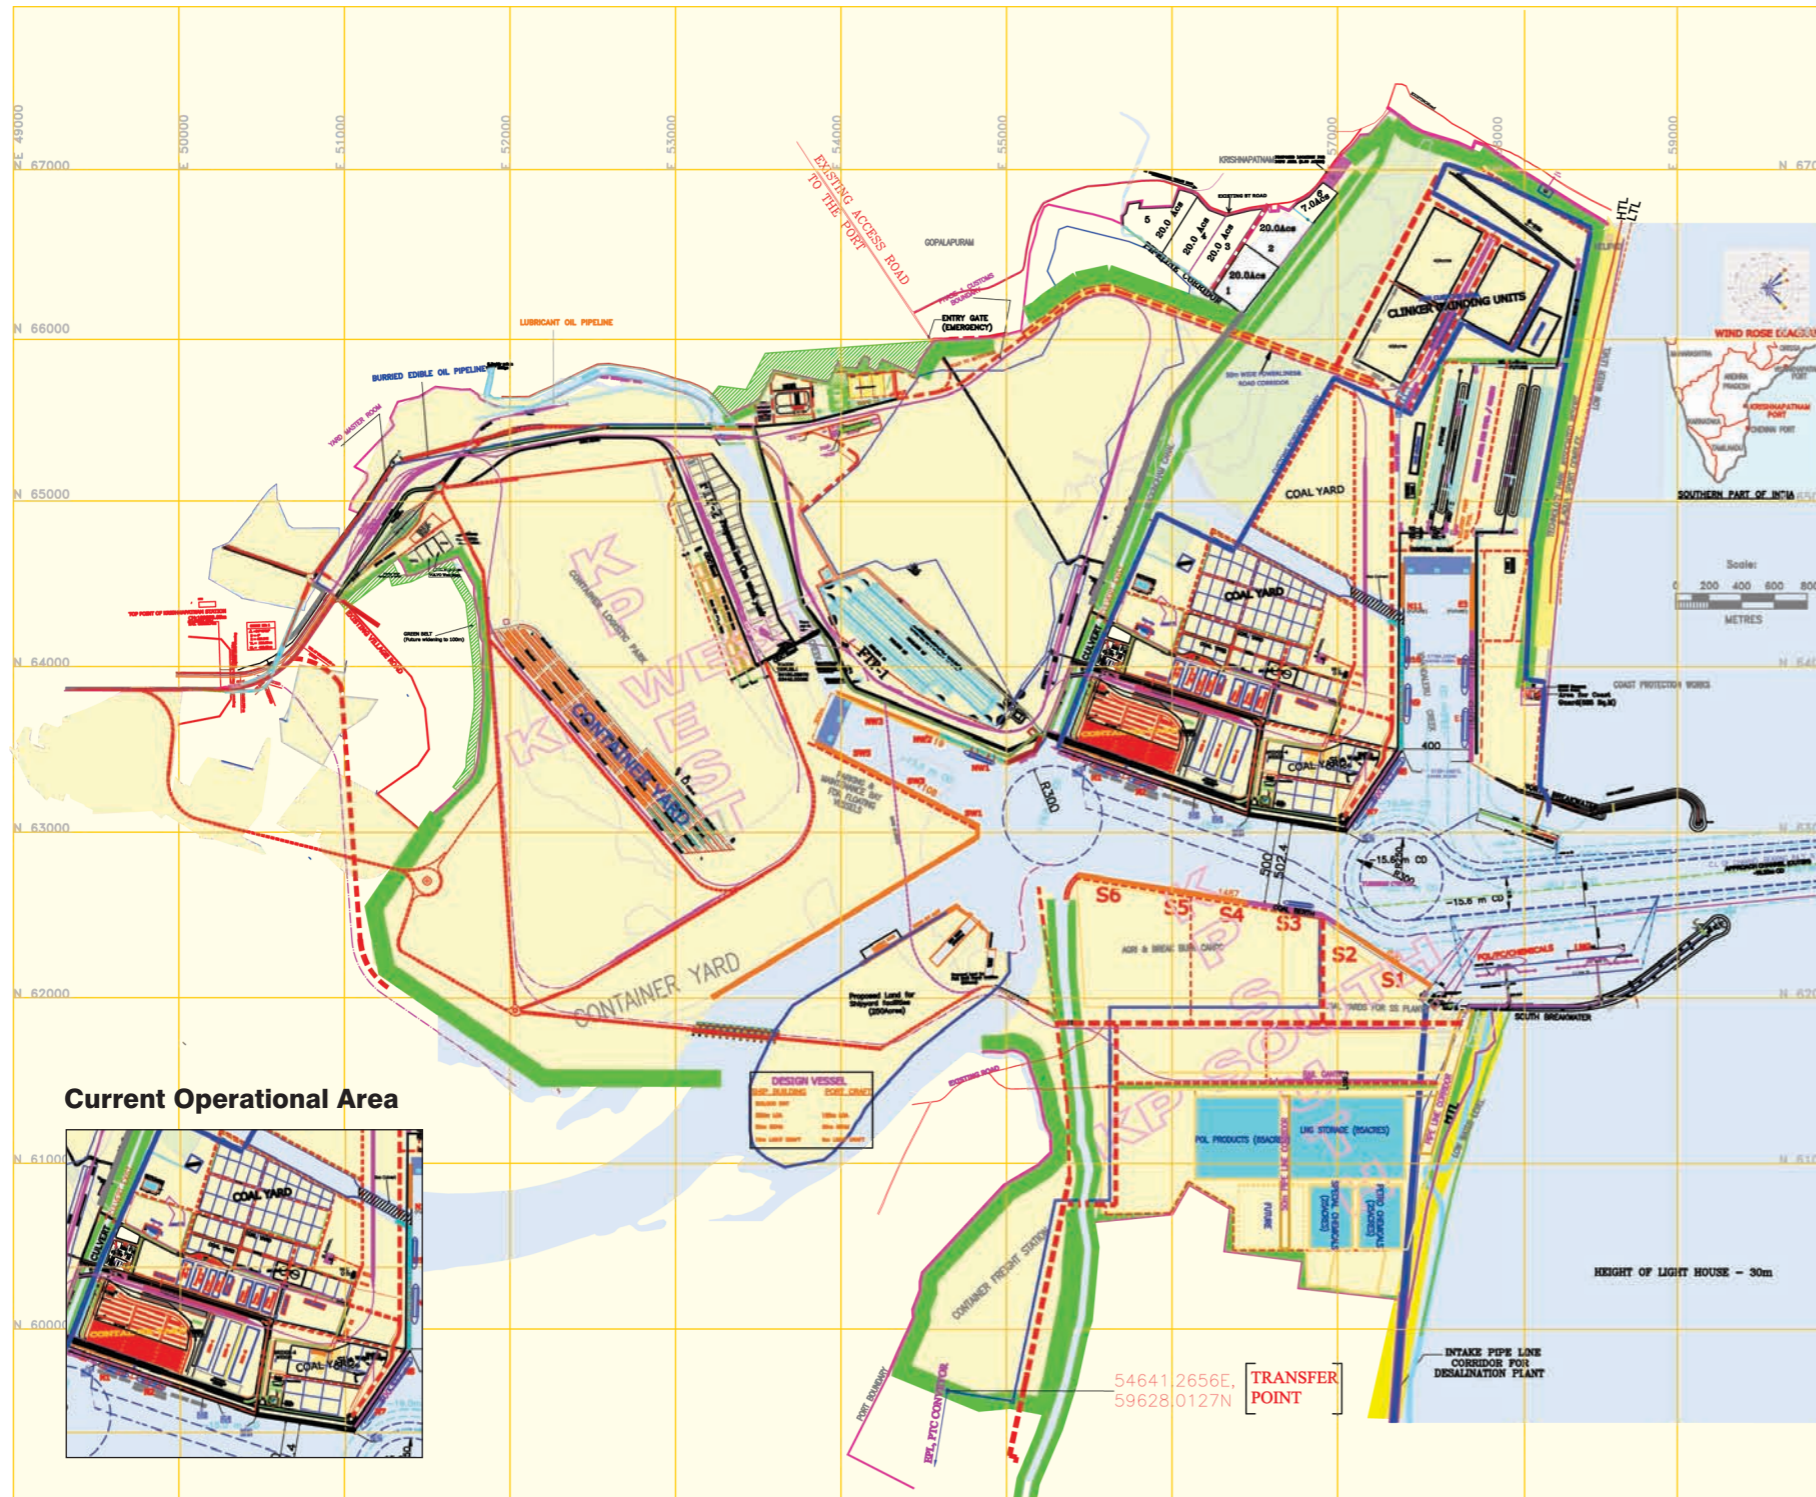

LAYOUT OF THE PORT

LEGEND	
	BERTHS
	BULK CARGO
	BULK CARGO TRANSIT AREA
	BREAK BULK CARGO
	CONTAINER CARGO
	POL PRODUCTS / LIQUID CARGO
	OFF-SHORE FACILITIES YARD
	MAINTENANCE BAY
	TRANSHIPMENT AREA
	AGRI PRODUCTS
	CONTAINER LOGISTIC PARK
	INSTITUTIONAL AREA
	TRUCK PARKING
	BREAKWATER
	GODOWNS / WAREHOUSES
	FERTILIZERS YARD
	PORT BASED AGRO INDUSTRIES
	GATE COMPLEX
	ACCOMMODATION FOR OPERATIONS